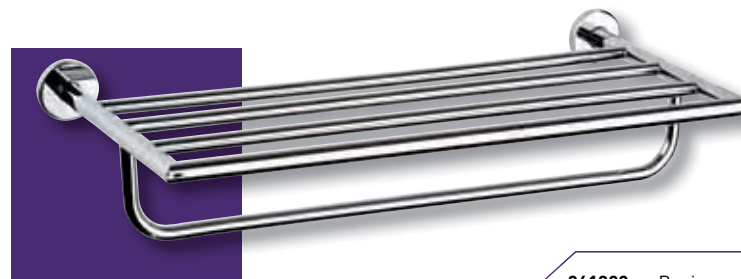

061300 Repisa con barra
Single towell shelf with rail
DIM.: 530 mm. x 110 mm. x 230 mm.