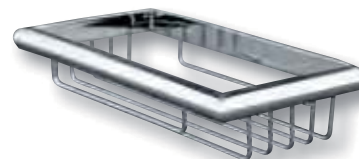

New

064100 Esponjera rejilla rectangular
inox. Latón
*Rectangular rack stainless
steel brass*
DIM.: 245 mm. x 120 mm. x 45 mm.